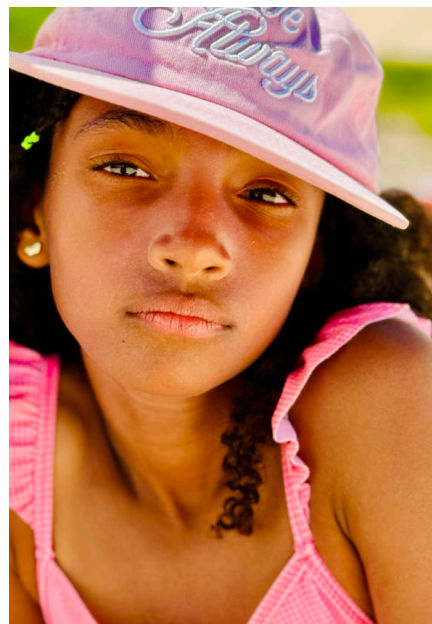

bensimomodels&talent

Colette D

bensimomodels&talent

height 5'0" hair color Chestnut eyes color Hazel kid size 10 - 12 shoe 7us